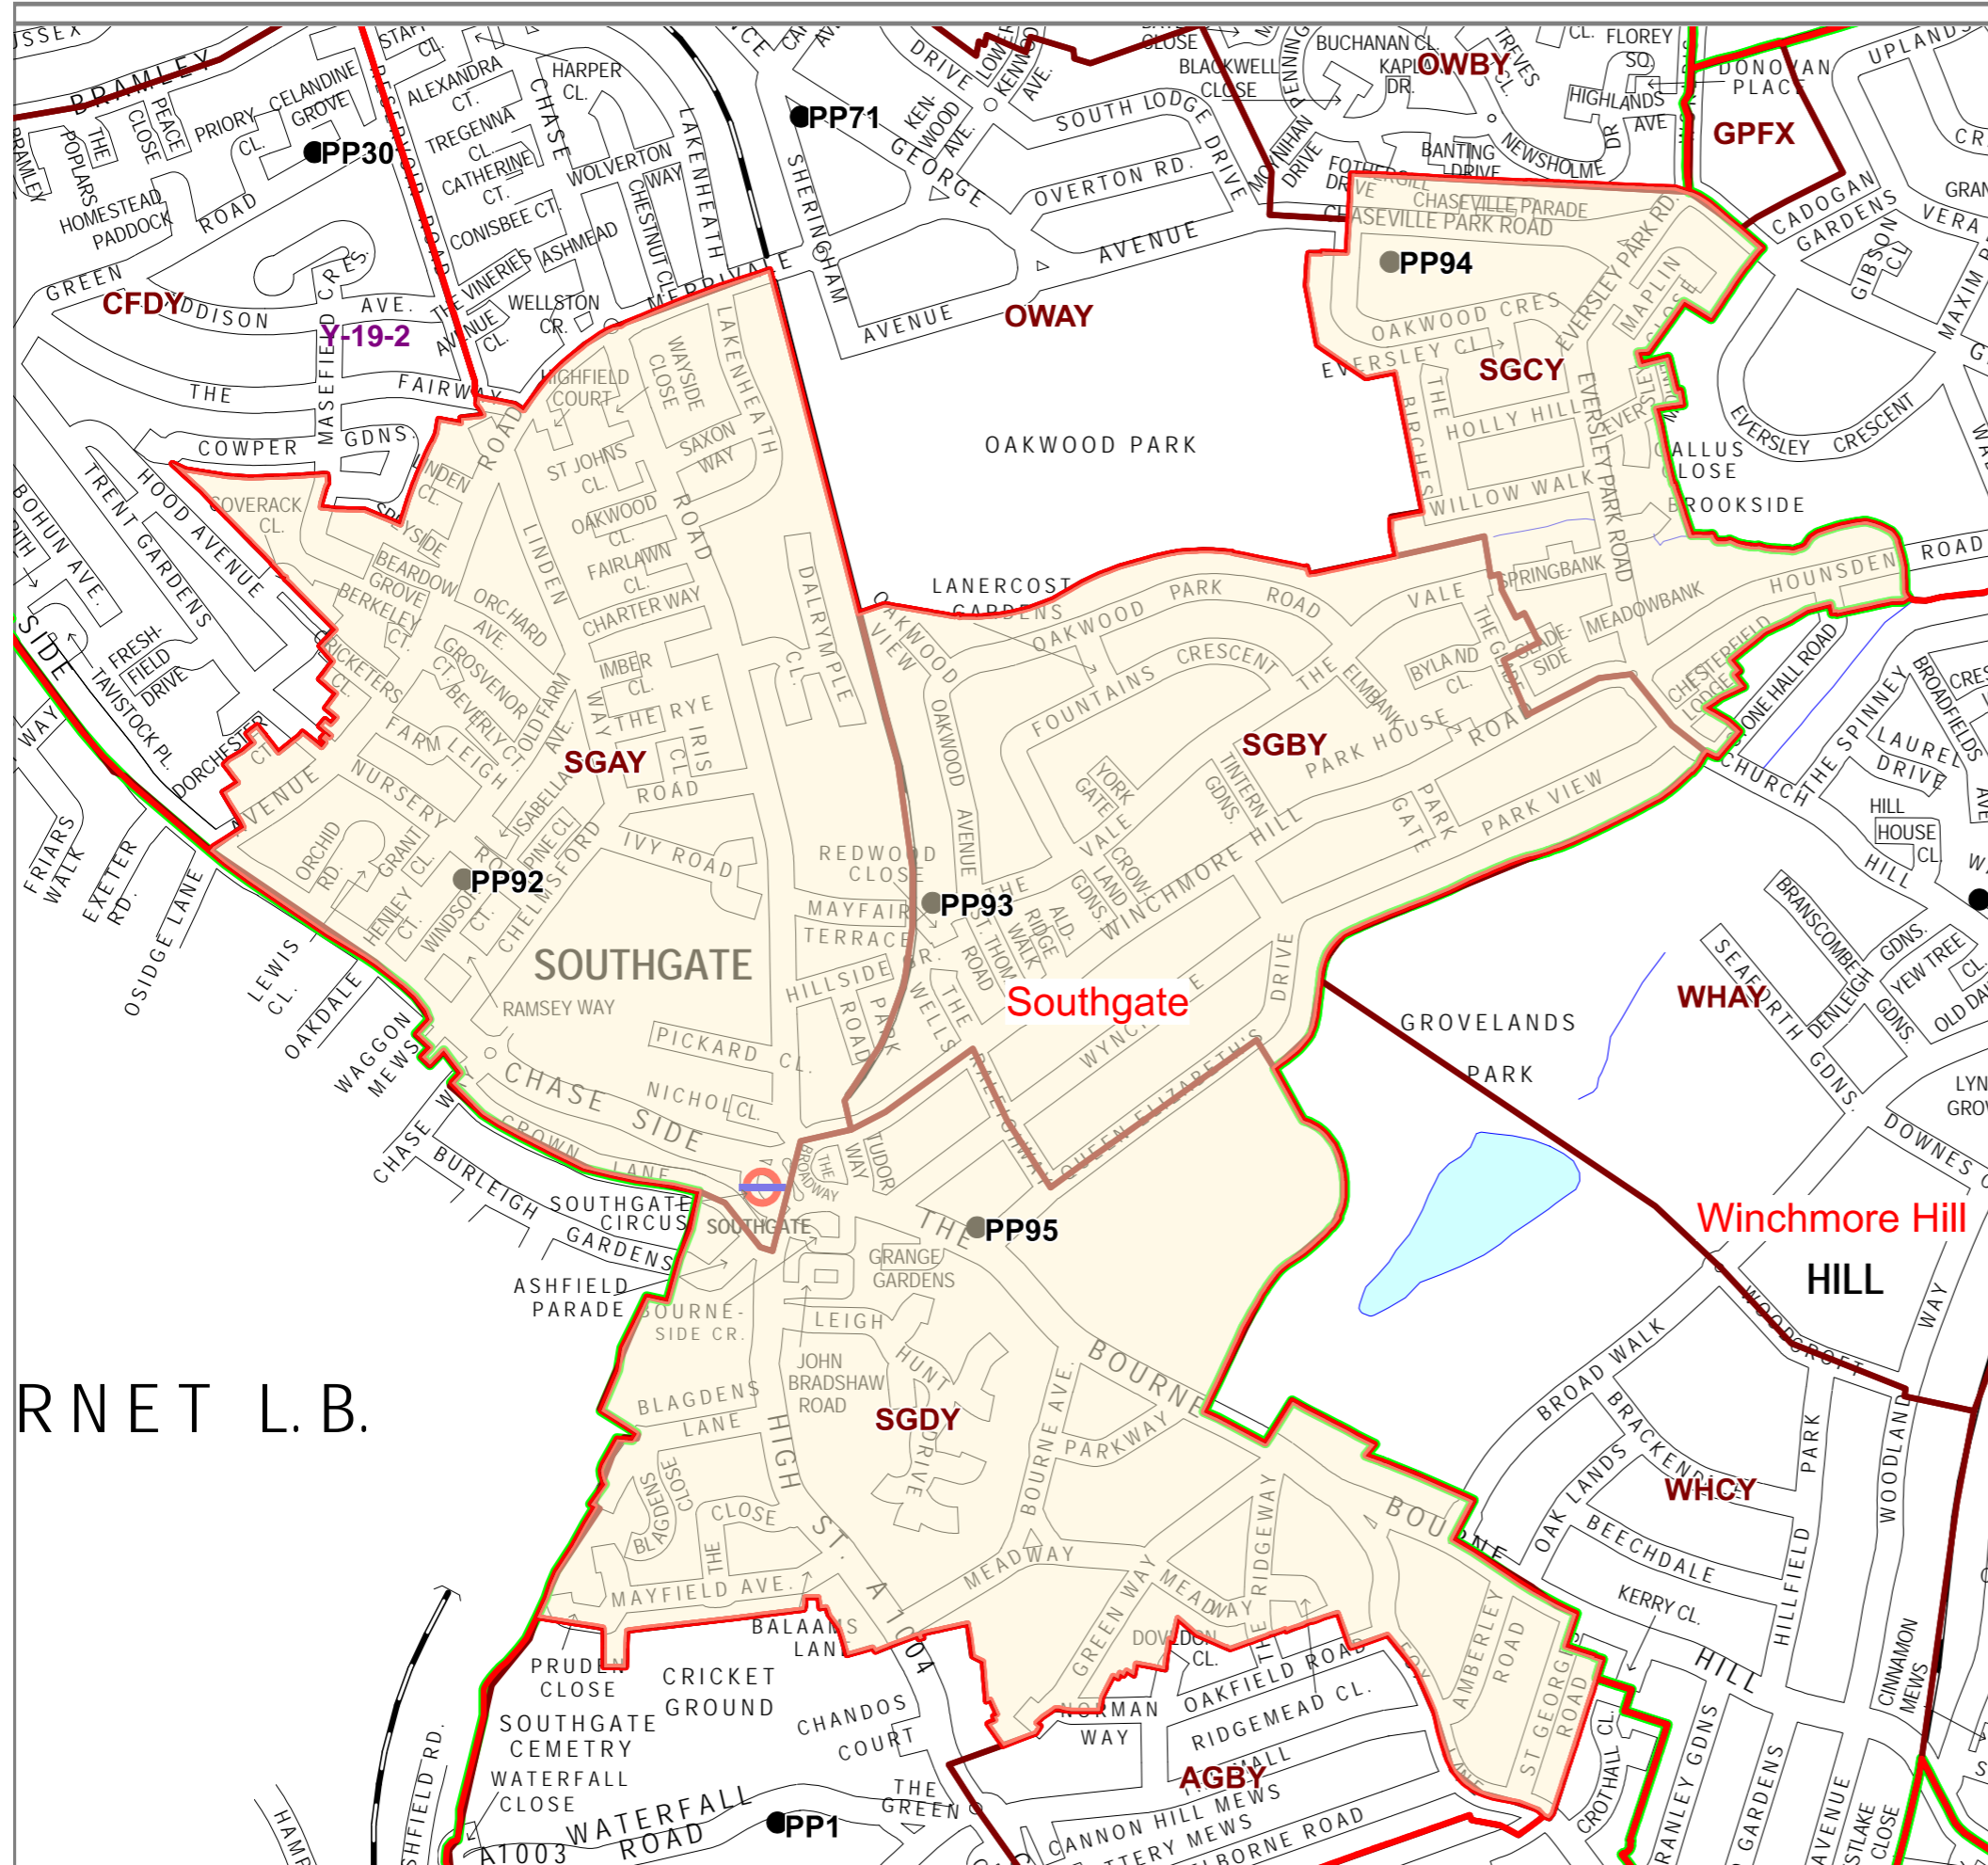

Southgate Ward - Polling Scheme 2024

ENFIELD
Council

Map Ref	Location of proposed Polling Place
PP92	Royal British Legion (Southgate)
PP93	Southgate District Scout Headquarters
PP94	Eversley Primary School
PP95	Southgate Methodist Church Hall

Key

-  2022 Ward Boundary
-  2010 Constituency Boundary
-  Proposed Polling District boundary
-  Proposed Polling Place

© Crown copyright
and database rights 2024
Ordnance Survey
Licence No. AC0000814360