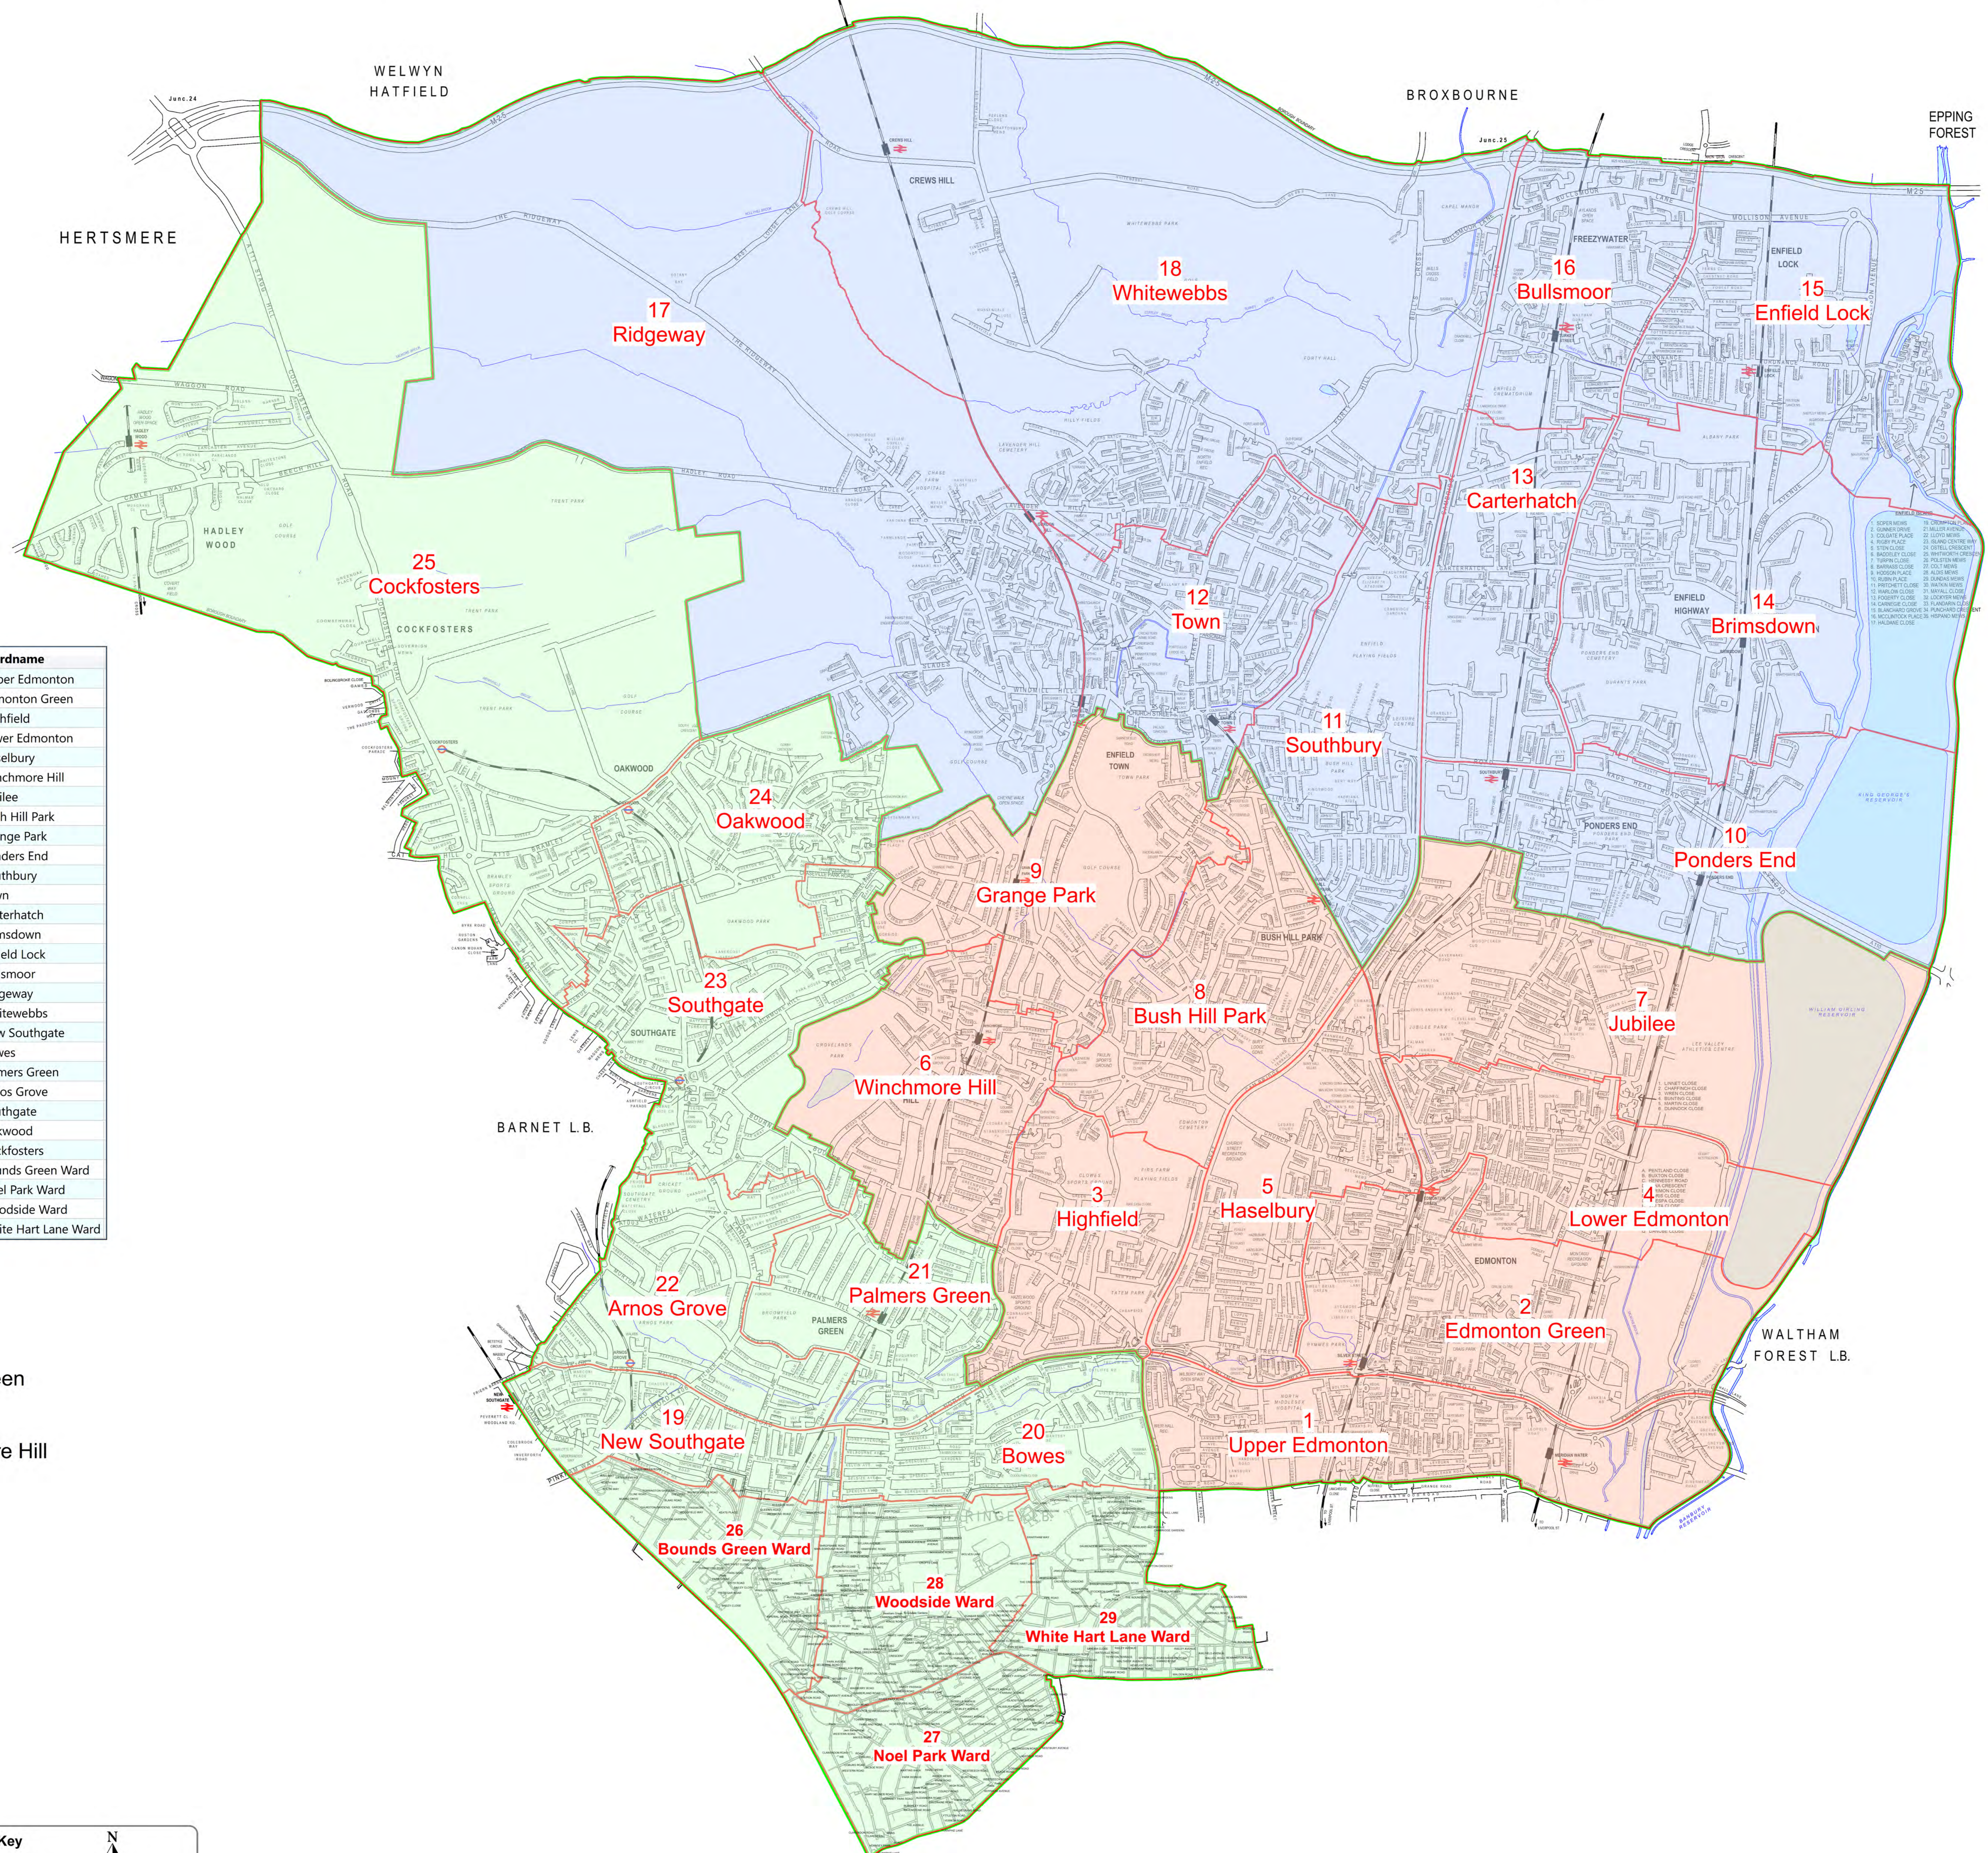

Parliamentary Constituencies Map

ID	Constituen	Wardname
1	Edmonton and Winchmore Hill	Upper Edmonton
2	Edmonton and Winchmore Hill	Edmonton Green
3	Edmonton and Winchmore Hill	Highfield
4	Edmonton and Winchmore Hill	Lower Edmonton
5	Edmonton and Winchmore Hill	Haselbury
6	Edmonton and Winchmore Hill	Winchmore Hill
7	Edmonton and Winchmore Hill	Jubilee
8	Edmonton and Winchmore Hill	Bush Hill Park
9	Edmonton and Winchmore Hill	Grange Park
10	Enfield North	Ponders End
11	Enfield North	Southbury
12	Enfield North	Town
13	Enfield North	Carterhatch
14	Enfield North	Brimsdown
15	Enfield North	Enfield Lock
16	Enfield North	Bullsmoor
17	Enfield North	Ridgeway
18	Enfield North	Whitewebbs
19	Southgate and Wood Green	New Southgate
20	Southgate and Wood Green	Bowes
21	Southgate and Wood Green	Palmers Green
22	Southgate and Wood Green	Arnos Grove
23	Southgate and Wood Green	Southgate
24	Southgate and Wood Green	Oakwood
25	Southgate and Wood Green	Cockfosters
26	Southgate and Wood Green	Bounds Green Ward
27	Southgate and Wood Green	Noel Park Ward
28	Southgate and Wood Green	Woodside Ward
29	Southgate and Wood Green	White Hart Lane Ward

- Southgate and Wood Green
- Edmonton and Winchmore Hill
- Enfield North

Key

- 2022 Ward Boundary
- 2023 Parliamentary Constituency Boundary