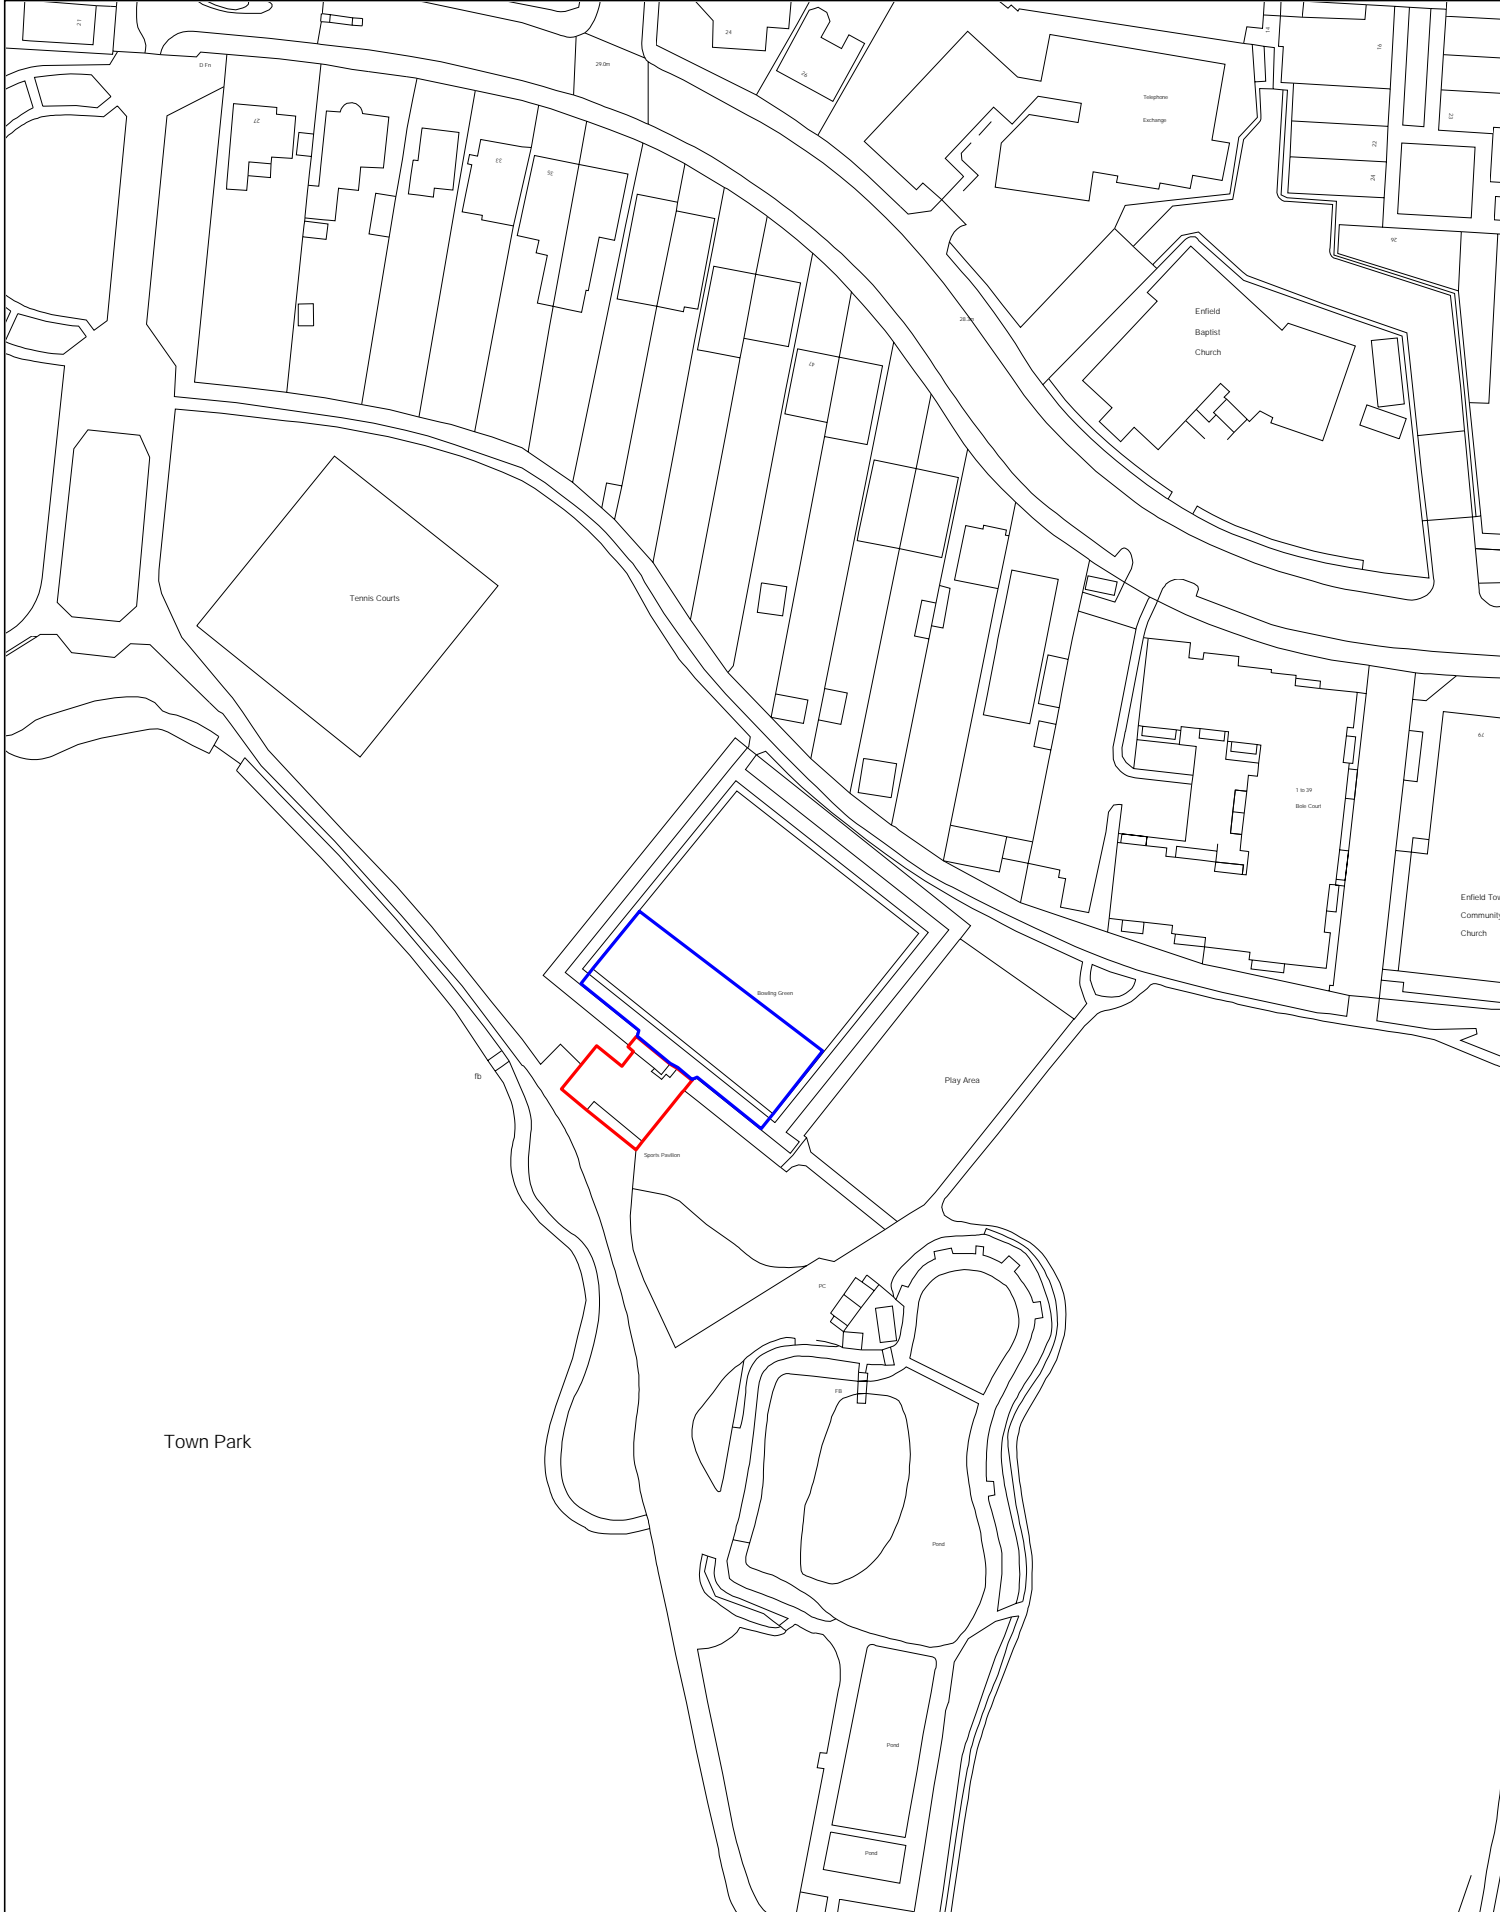

ENFIELD TOWN PARK CAFE

© Crown copyright
and database rights 2024
Ordnance Survey
Licence No. AC0000814360

Scale:- 1:1250
Paper Size:- A4
Date:- 30 July 2024
Map Produced By Asset Information Team/FH