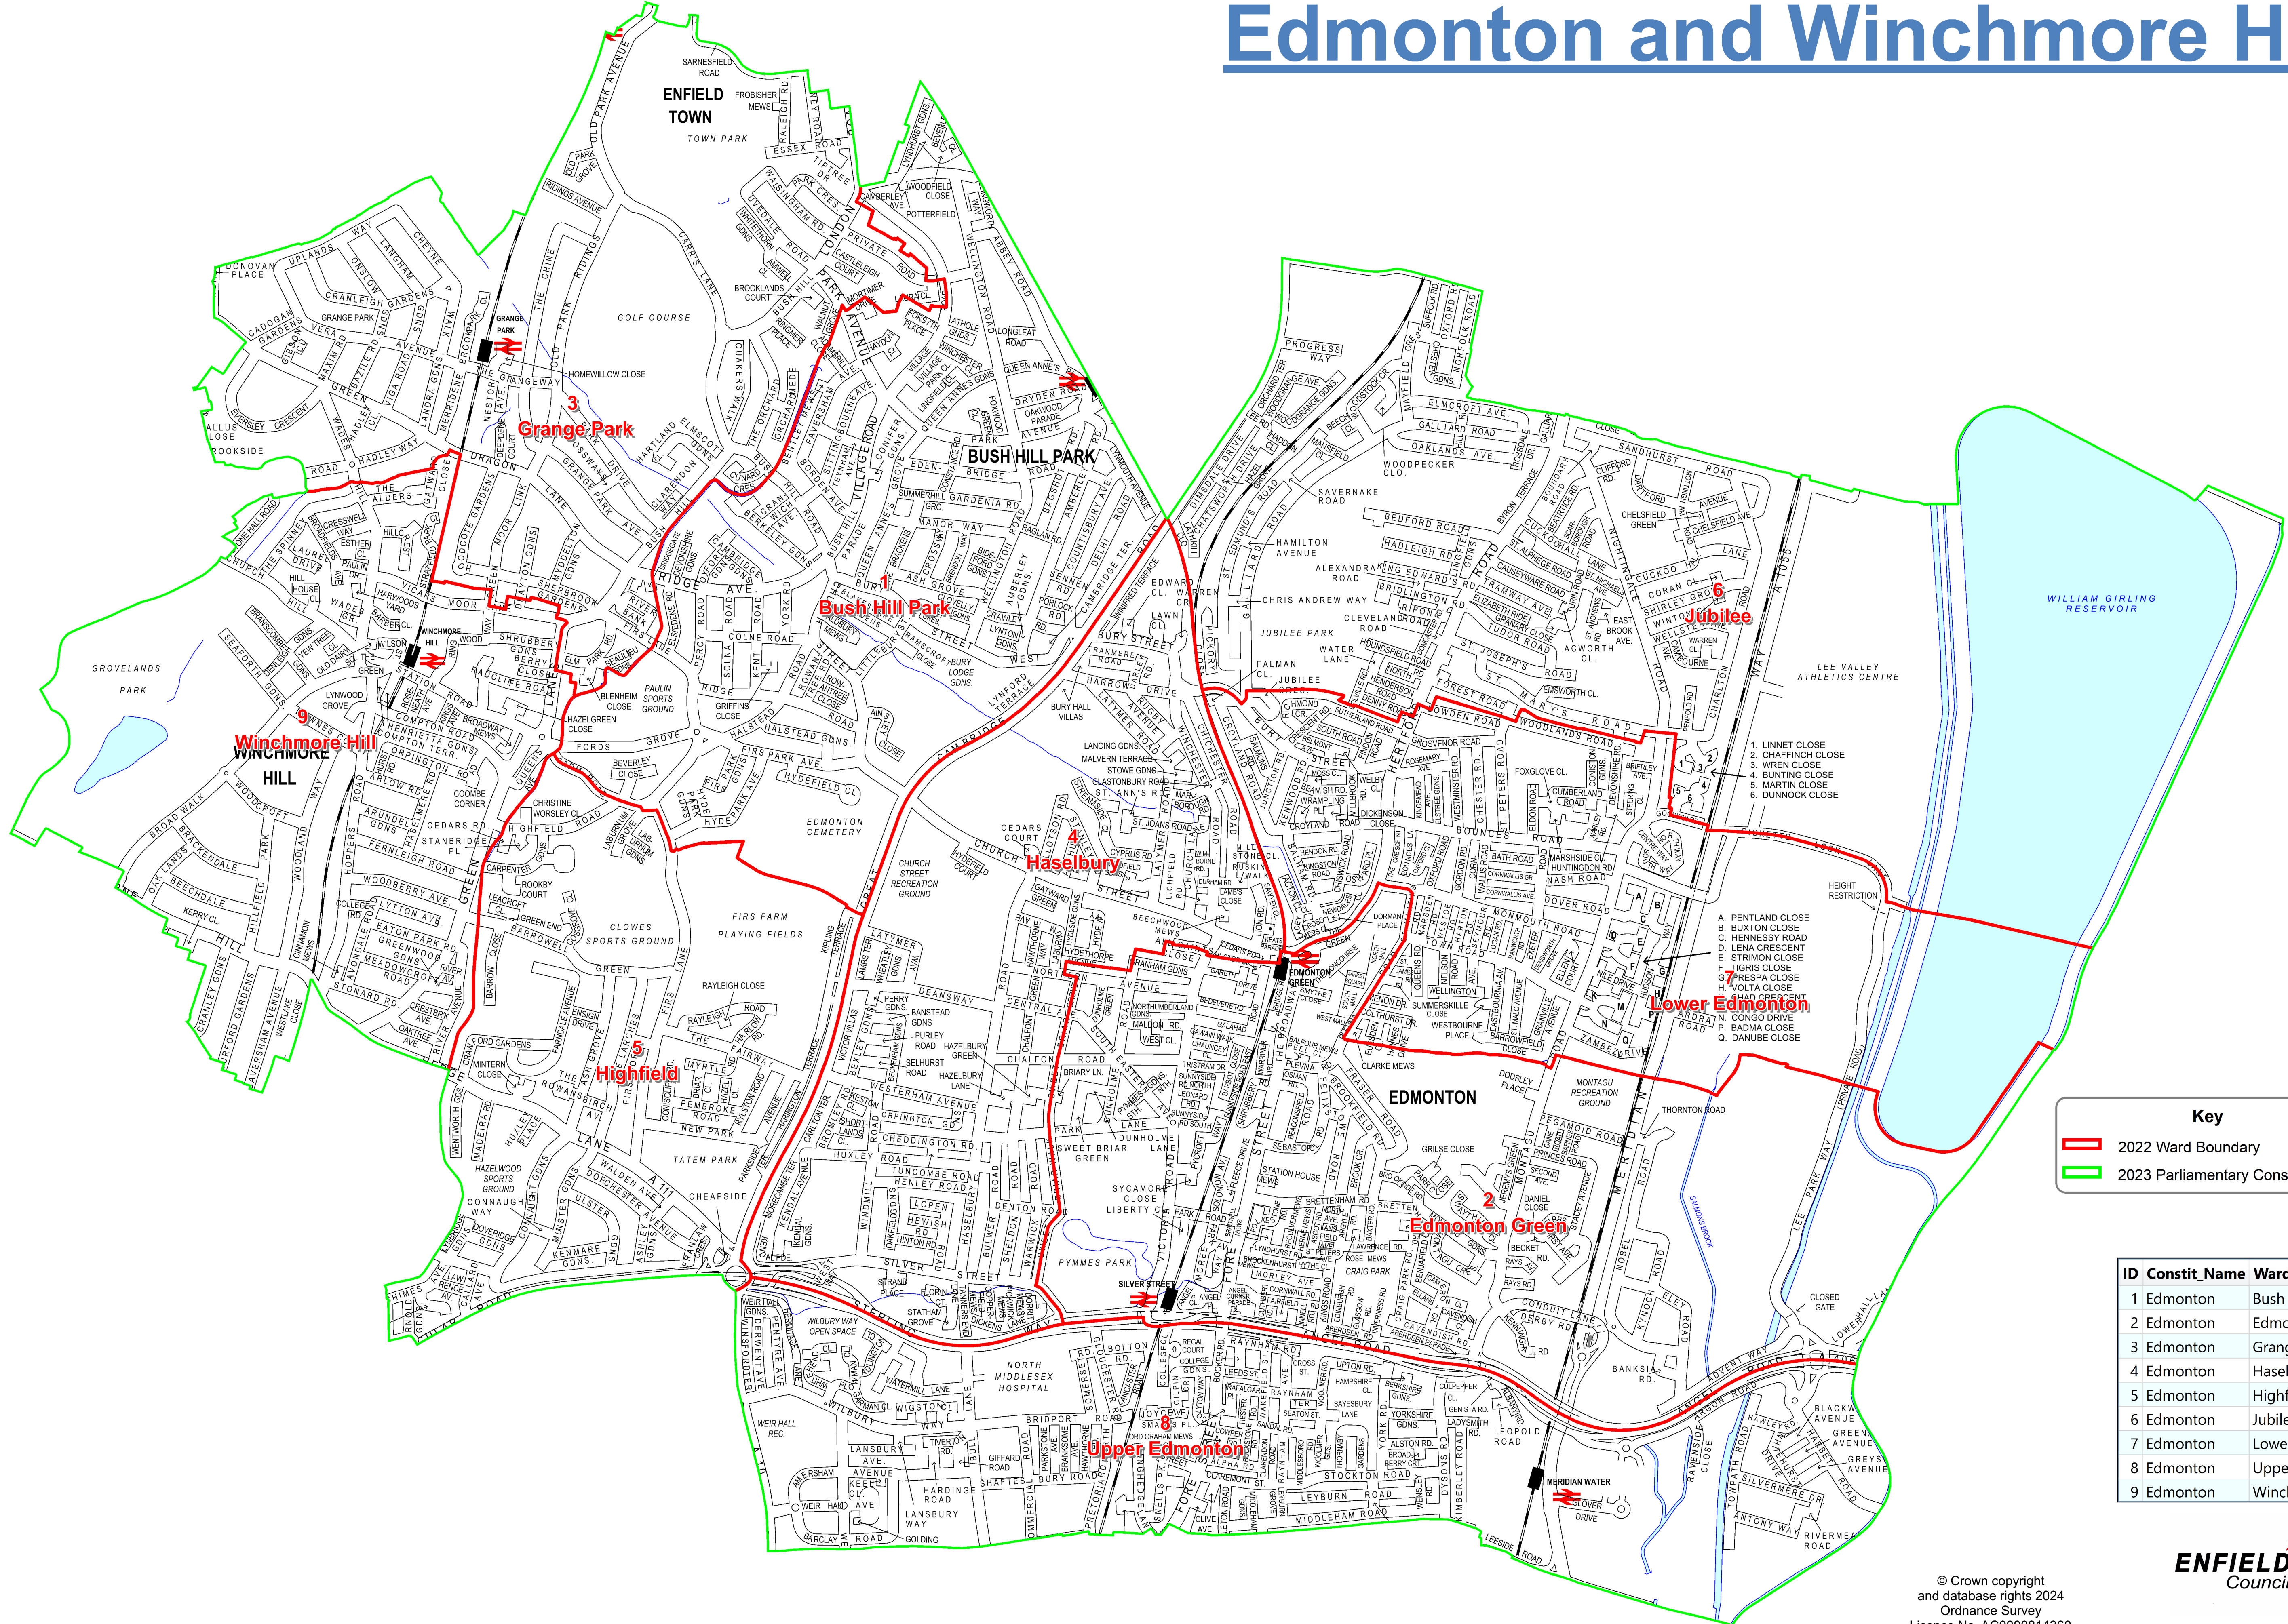

Edmonton and Winchmore Hill

Key

- 2022 Ward Boundary
- 2023 Parliamentary Constituency Boundary

ID	Constit_Name	Wardname
1	Edmonton	Bush Hill Park
2	Edmonton	Edmonton Green
3	Edmonton	Grange Park
4	Edmonton	Haselbury
5	Edmonton	Highfield
6	Edmonton	Jubilee
7	Edmonton	Lower Edmonton
8	Edmonton	Upper Edmonton
9	Edmonton	Winchmore Hill

© Crown copyright and database rights 2024
Ordnance Survey
Licence No. AC0000814360