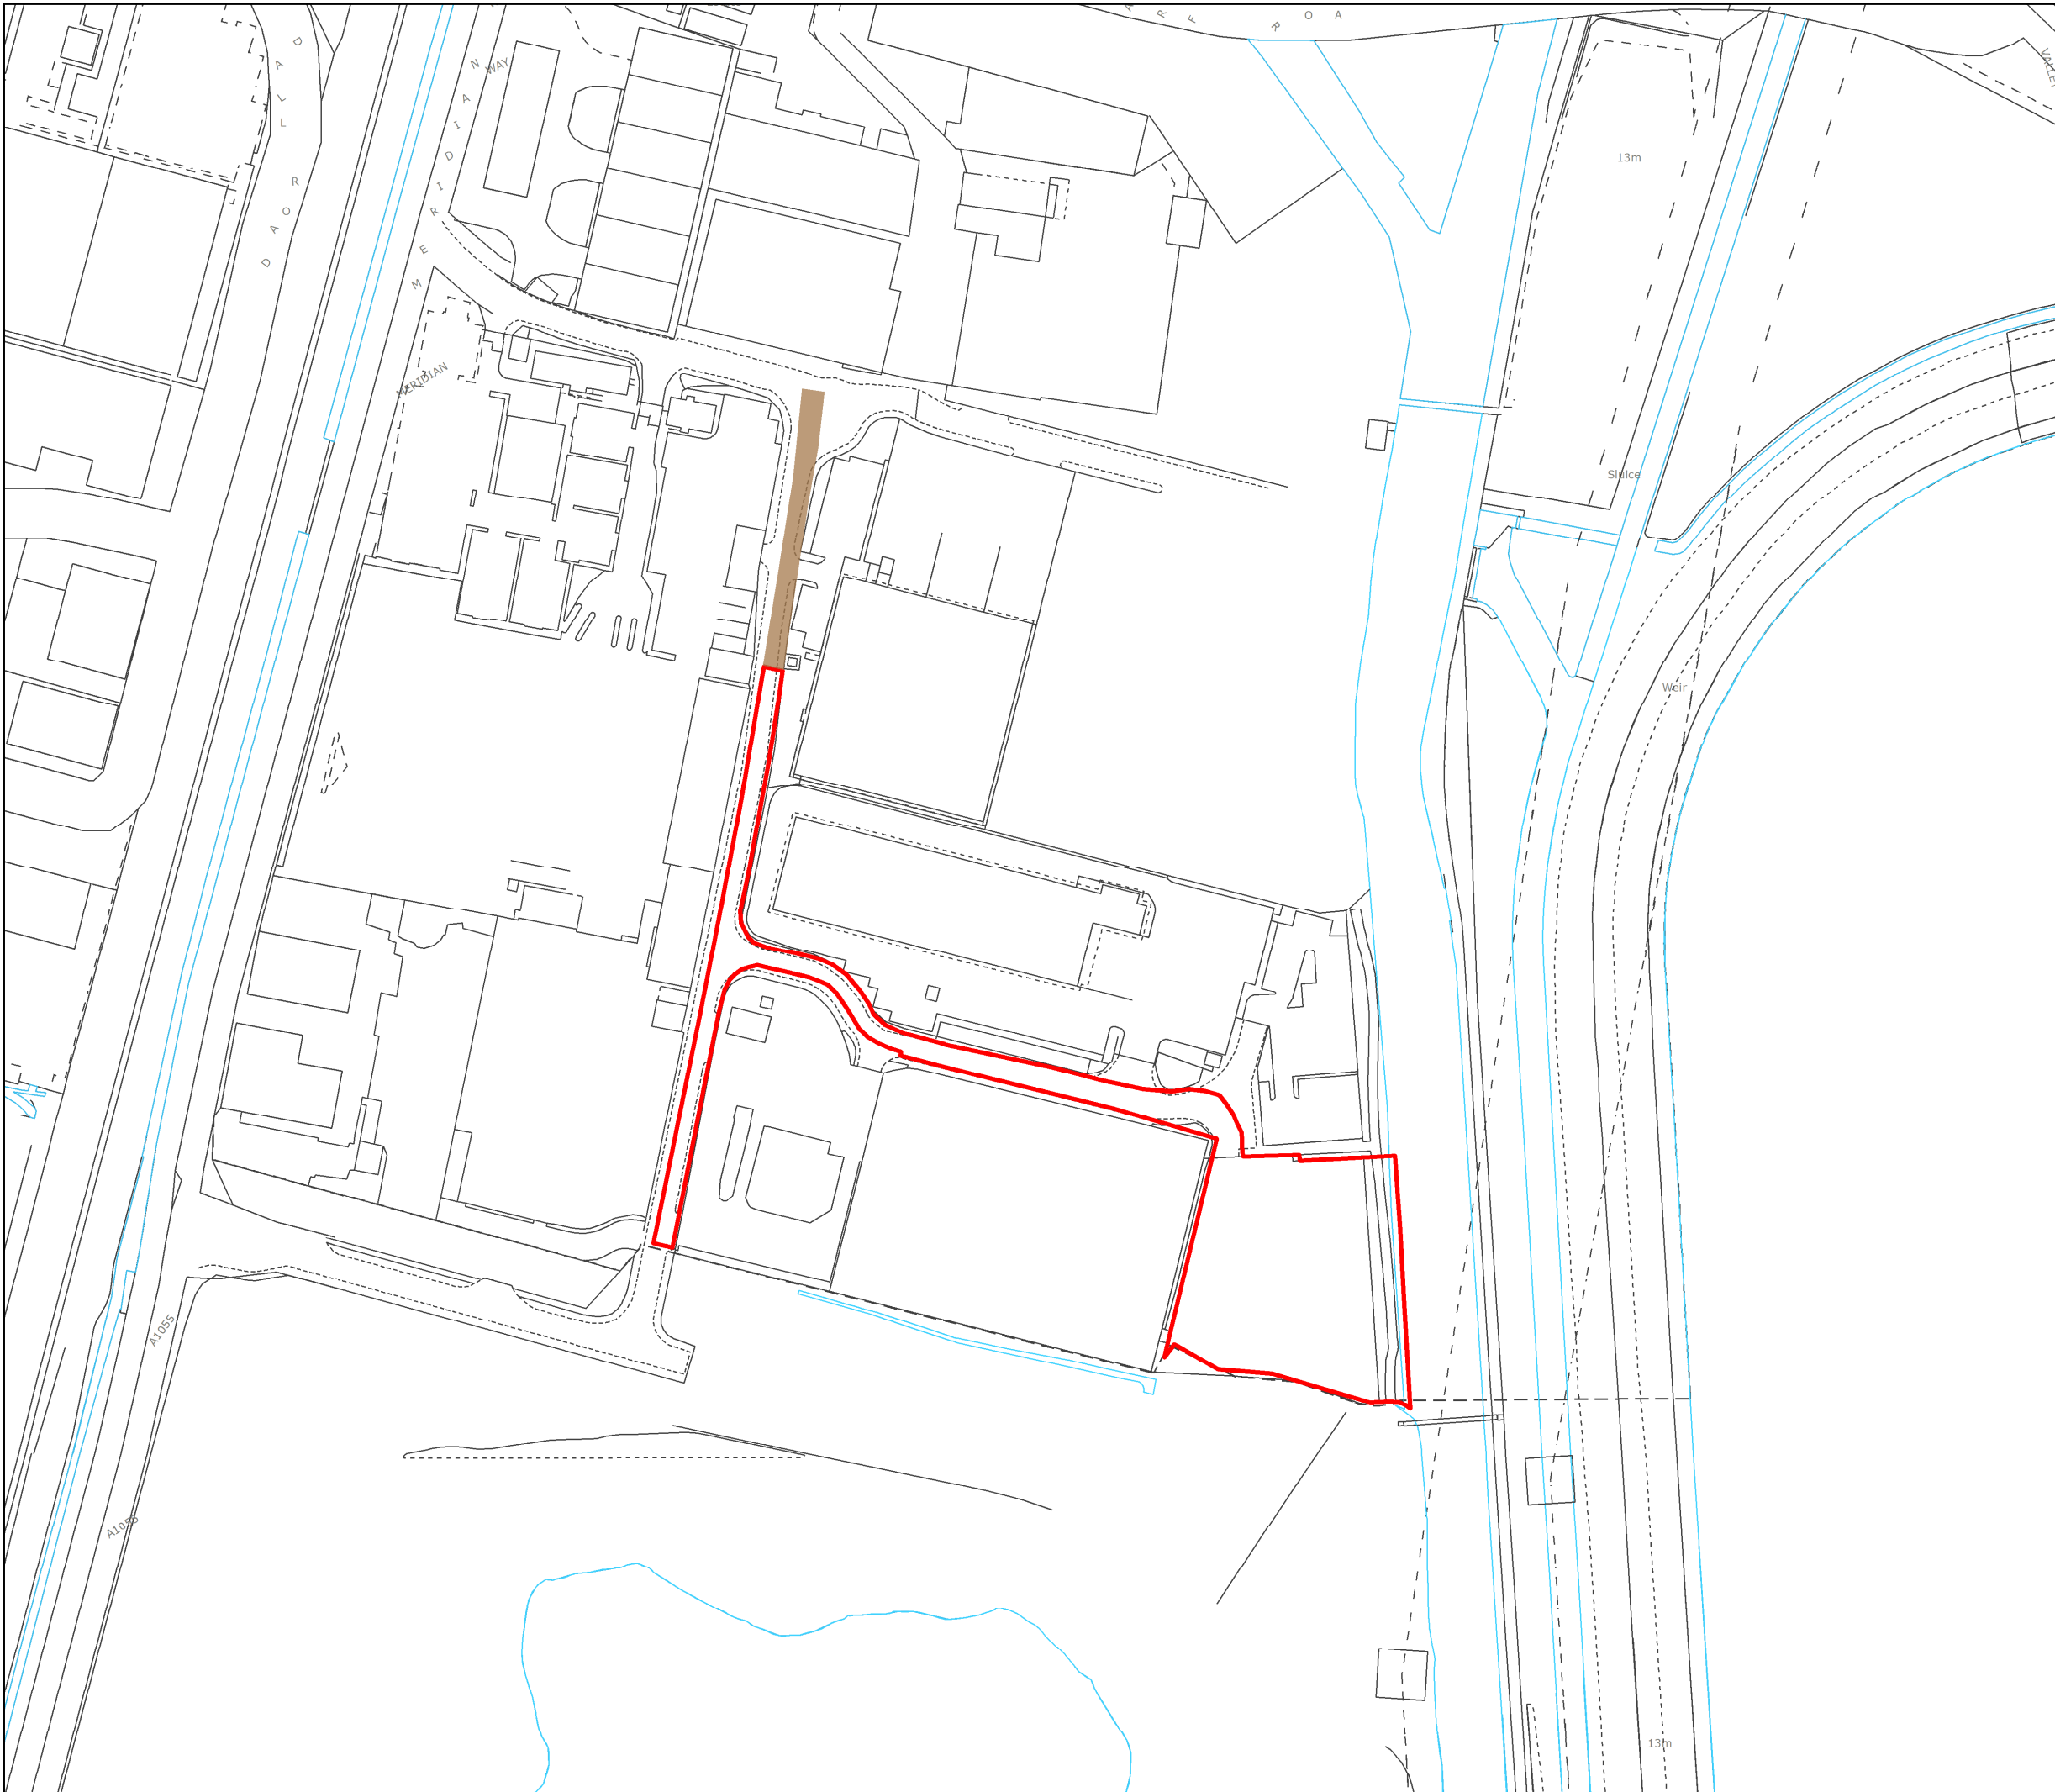

Enclosure 1: Site Location Plan

Legend

- Freehold Surface**
- Rights of Way**

Site Name:
E400 Enfield Morson Rd

Drawing Name:
Tenure Plan on OS Base

Drawn By:
R Lauberts

Scale @ A3:
1:2,000

Date:
11/05/2020

Drawing No:
E400-OTen-May20