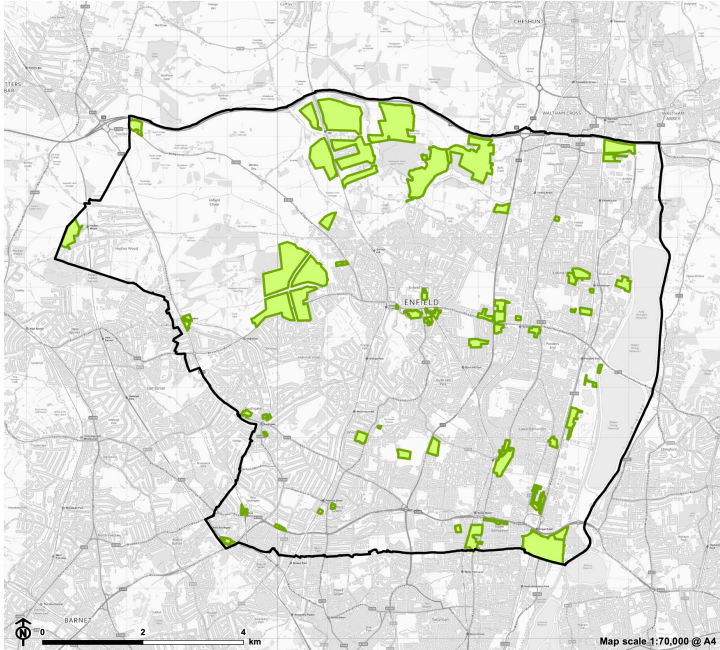

Figure 2.1 Potential allocated sites

2952 01

- Enfield borough boundary
- Potential allocated sites

Map scale 1:70,000 @ A4